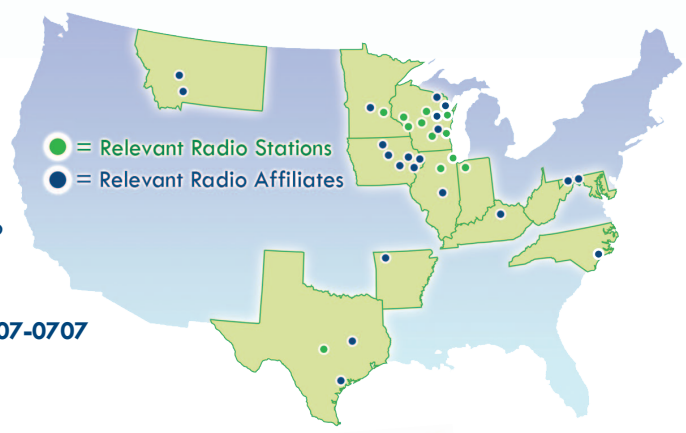

Contact

Prayer Line: 1-888-577-5443
Show Line: 1-877-766-3777
Listener/Donor: 1-877-291-0123
Business Building: 1-800-342-0306
EXT 7315

Relevant Radio
PO Box 10707, Green Bay, WI 54307-0707

LISTEN ONLINE!

Relevant Radio is available to a worldwide audience via live streaming audio at www.relevantradio.com. If you miss a show or would like to listen on demand, check our program Audio Archives.

Get social with Relevant Radio on Facebook, Twitter and YouTube!

Relevant Radio Stations

ILLINOIS	
Chicago - WNTD	950 AM
Chicago West - WAUR	930 AM
INDIANA	
NW Indiana - WWCA	1270 AM
MINNESOTA	
Twin Cities - WLOL	1330 AM
TEXAS	
Austin - KIXL	970 AM
WISCONSIN	
Eau Claire - WDVM	1050 AM
Green Bay - WJOK	1050 AM
La Crosse - WKBH	1570 AM
Madison - WHFA	1240 AM
Milwaukee - WPJP	100.1 FM
Wausau - WYNW	92.9 FM
Wisconsin Rapids - WMMMA	93.9 FM

Relevant Radio Affiliates

ARKANSAS	
Rogers - KDUA-LP	96.5 FM
ILLINOIS	
Decatur - WDCR	88.9 FM
IOWA	
Charles City - KQOP-LP	94.7 FM
Clinton - KXJX-LP	92.5 FM
Davenport - KTJT-LP	102.7 FM
DeWitt - KGYS-LP	92.5 FM
Iowa City - KOUR-LP	92.7 FM
Marshalltown - KCRM-LP	96.7 FM
KENTUCKY	
Lexington - WMJR	1380 AM
MARYLAND	
Hancock - W242AR	96.3 FM
MINNESOTA	
St. Cloud - KYES	1180 AM
MONTANA	
Bozeman - KOFK-LP	98.3 FM
Helena - KNEH-LP	97.3 FM
NORTH CAROLINA	
Wilmington - WBPL-LP	92.7 FM
TEXAS	
College Station - KEDC	88.5 FM
Corpus Christi - KLUX	89.5 HD2
WEST VIRGINIA	
Berkeley Springs - WDTF-LP	107.9 FM
WISCONSIN	
Marinette - WLCJ-LP	92.5 FM
Peshigo - W270BC	101.9 FM
Shawano - WRGW-LP	94.5 FM
Watertown - W277AC	103.3 FM